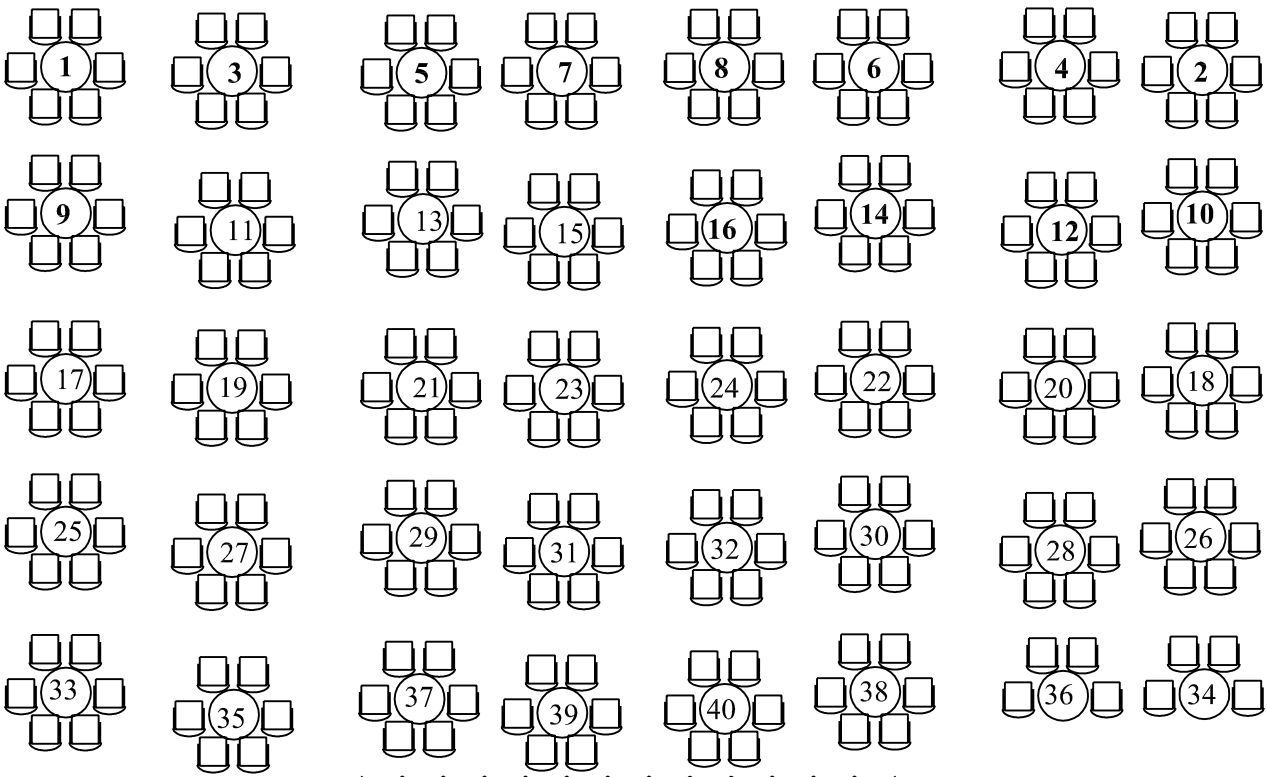

Sierra Nights Cabaret

Capacity 242

Tall tables and chairs

Anywhere on floor

Entrance