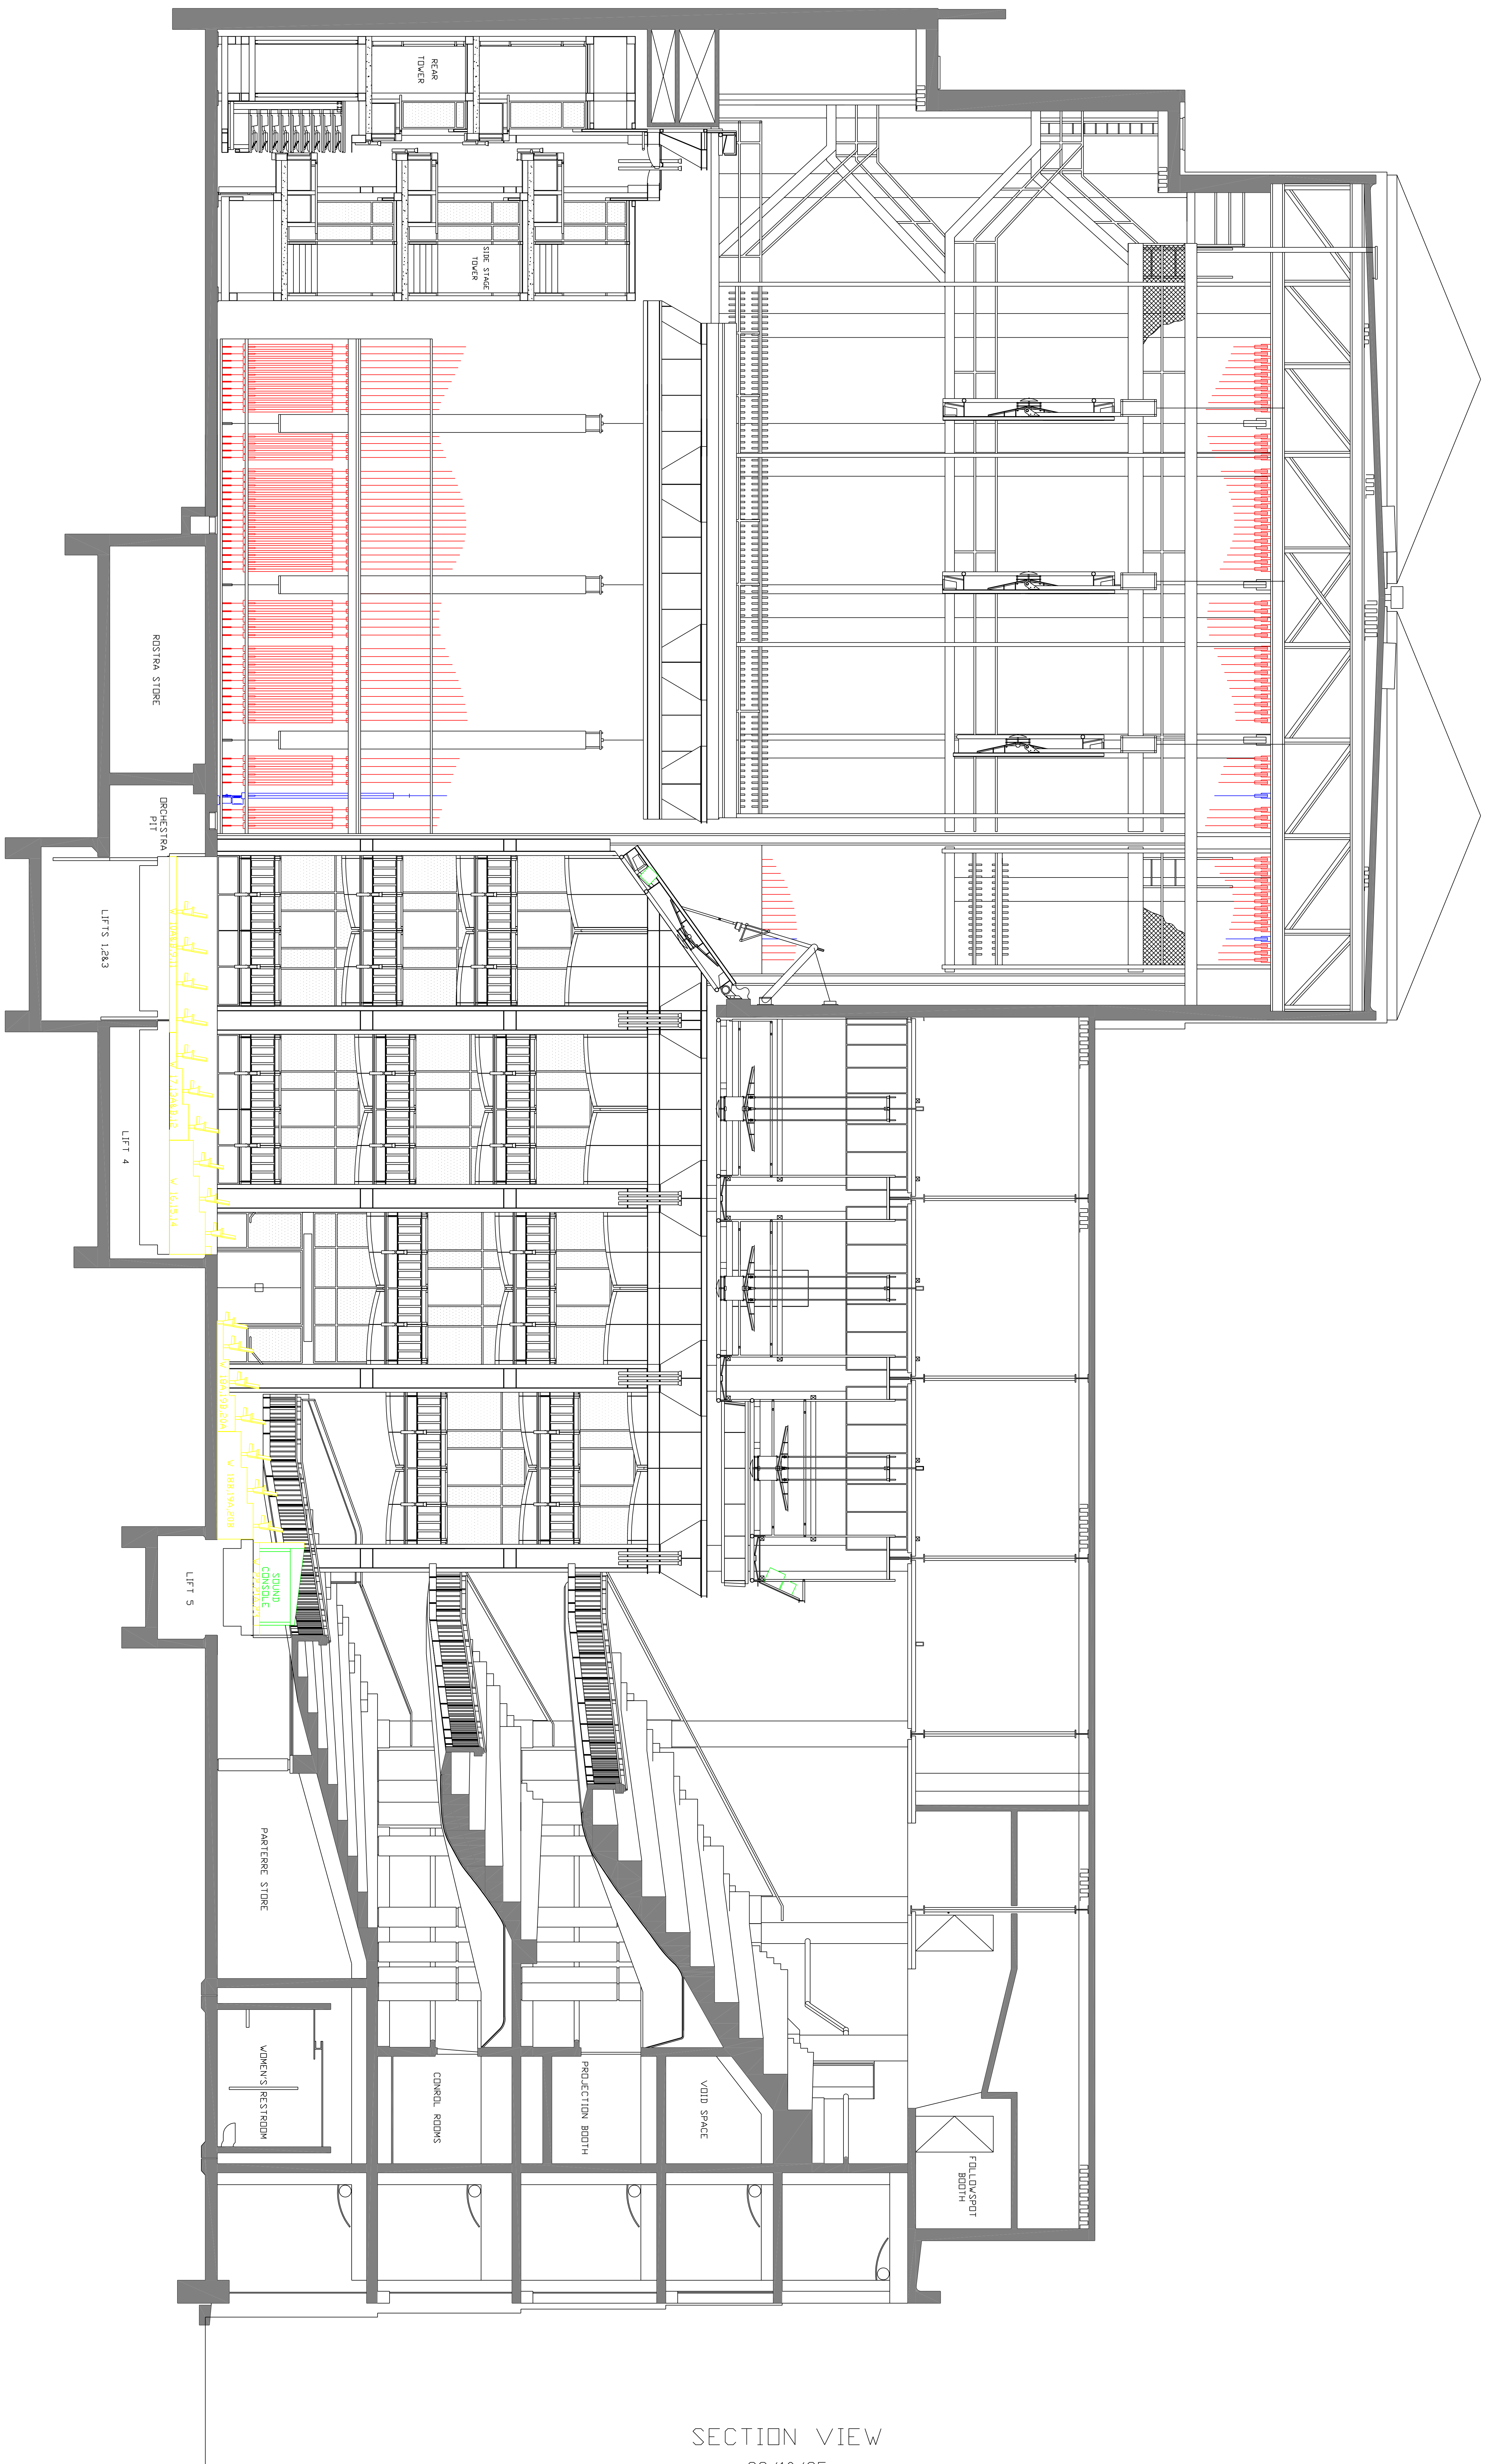

LYRIC CONFIGURATION

30'
(DERIVE SCALE FROM THIS DIMENSION)

NOTE: OBJECT DRAWN FOR SCALE. DOES NOT ACTUALLY EXIST

SECTION VIEW
23/10/95