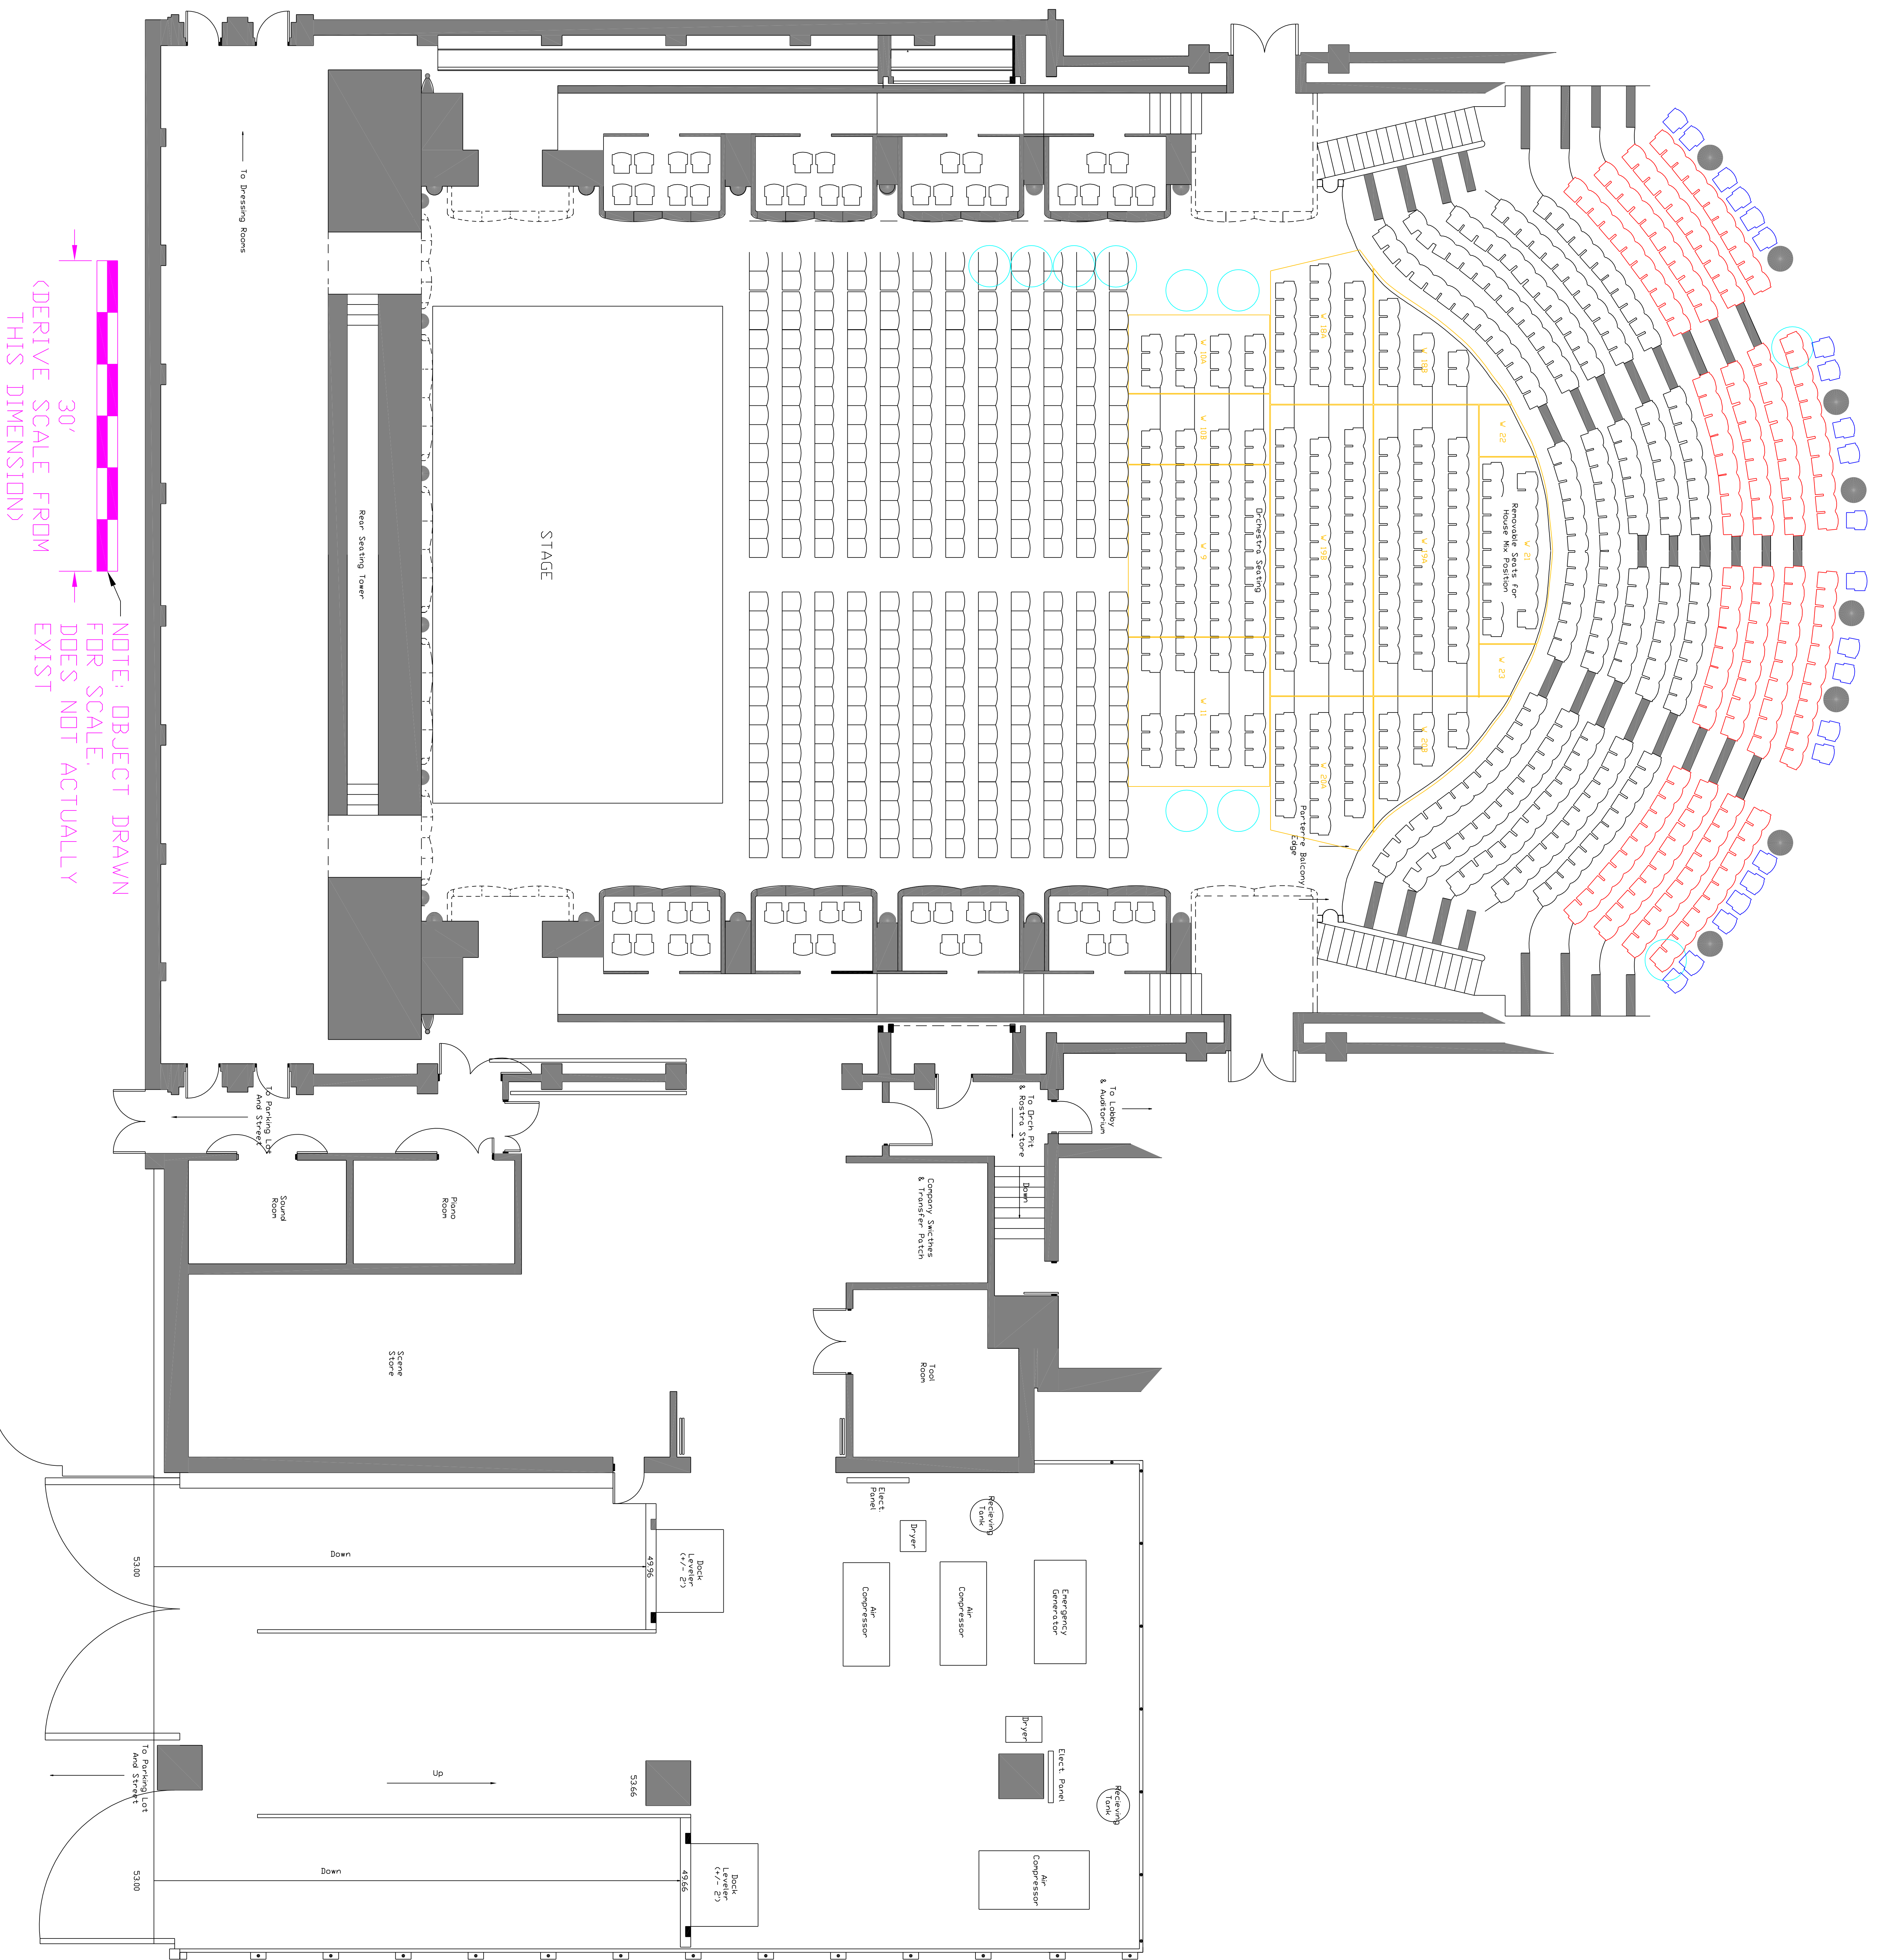

ARENA CONFIGURATION

FLOOR PLAN
6/12/96

30'
(DERIVE SCALE FROM THIS DIMENSION)

NOTE: OBJECT DRAWN FOR SCALE. DOES NOT ACTUALLY EXIST