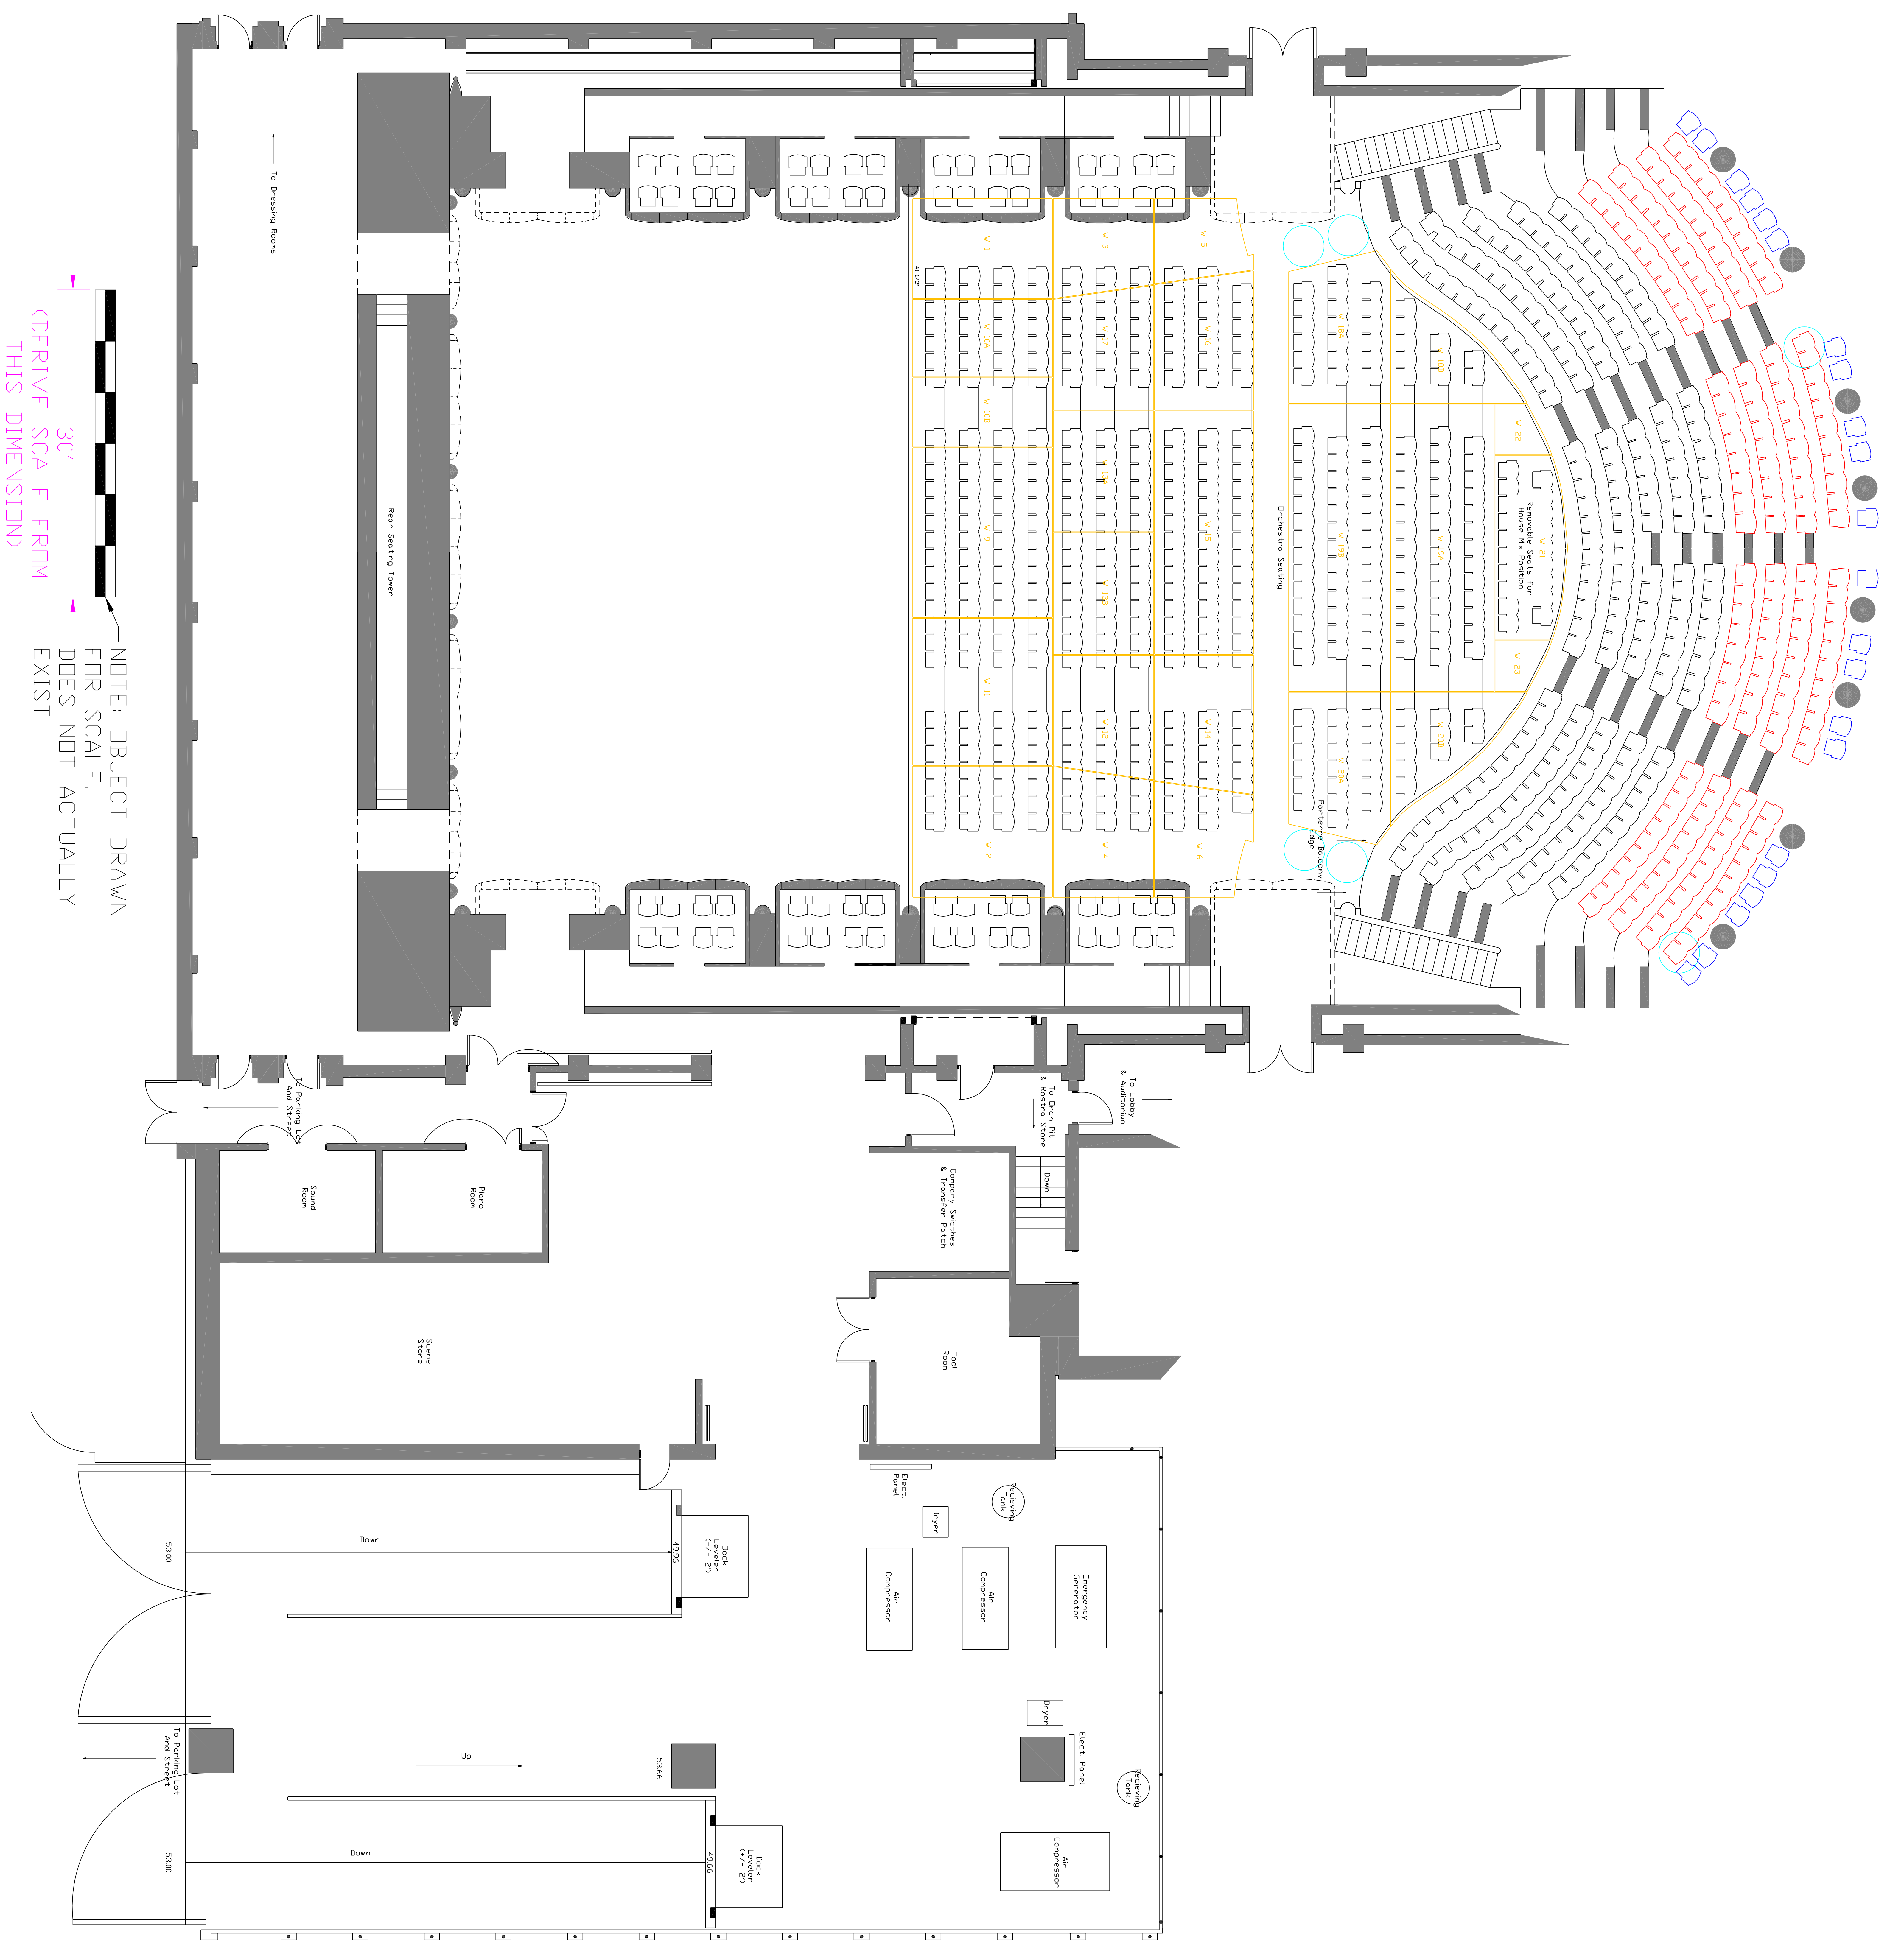

MODIFIED CONCERT CONFIGURATION

FLOOR PLAN
5/3/96