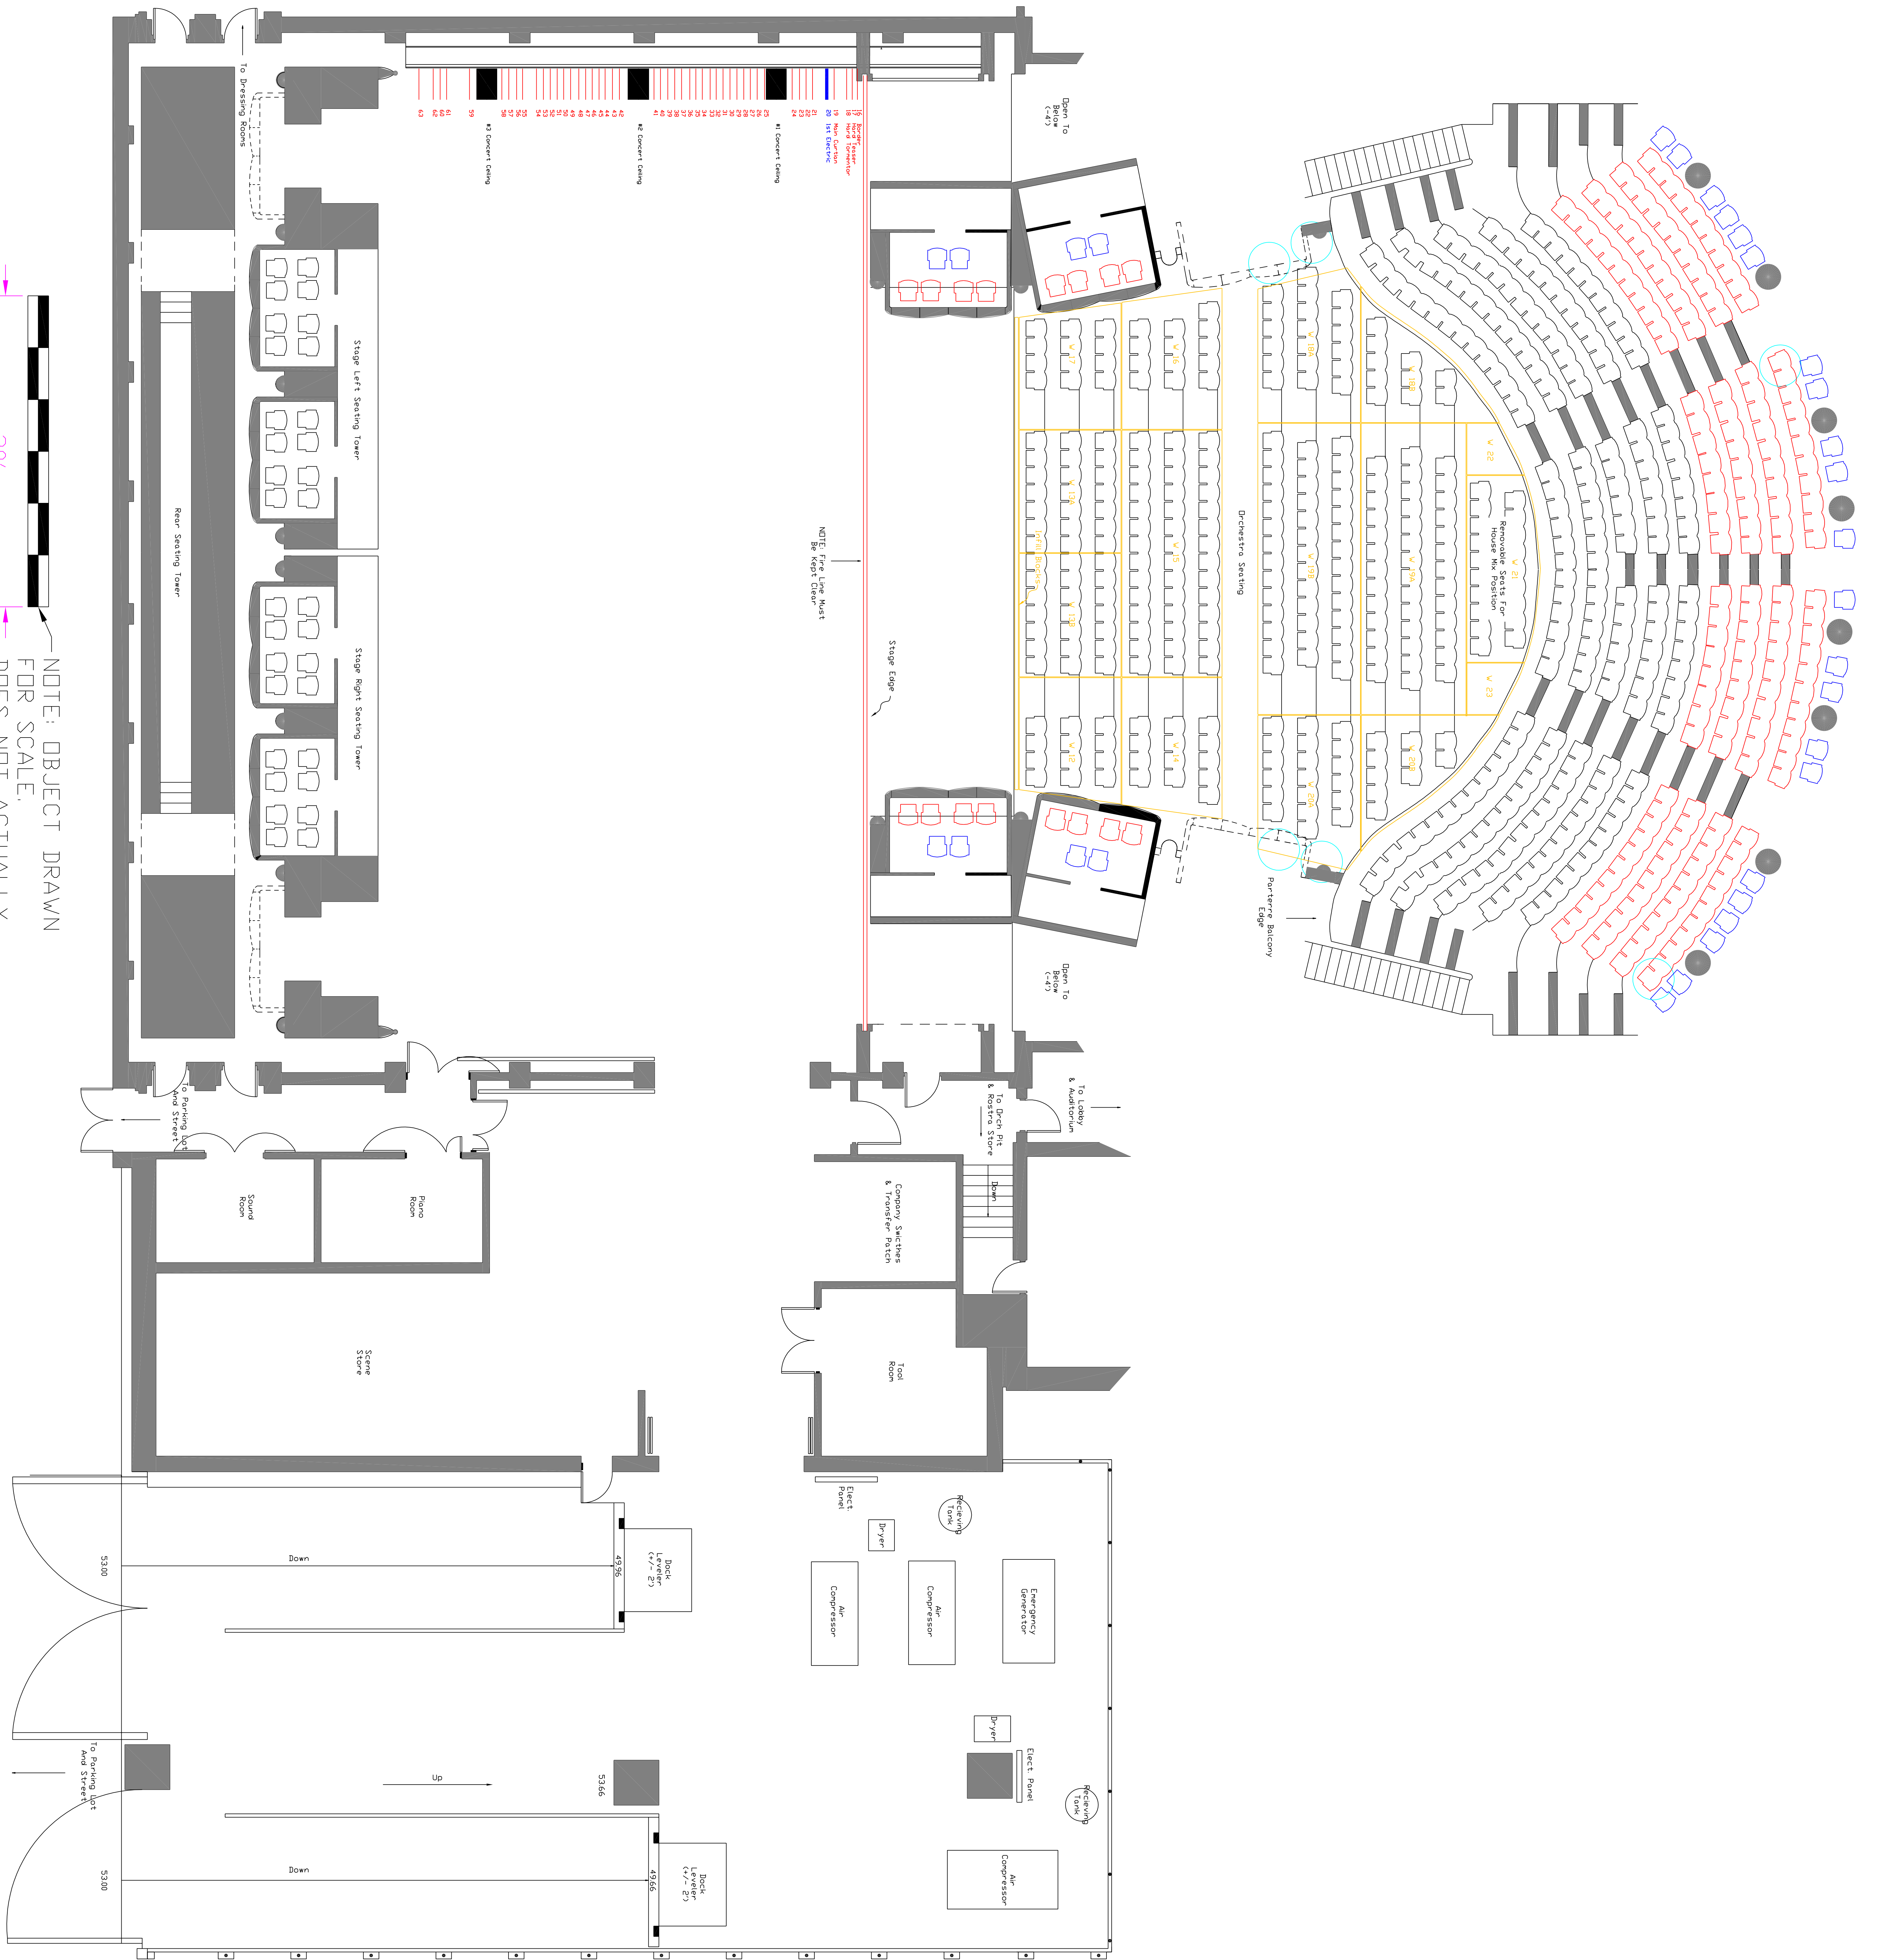

LYRIC W/PIT & LYRIC RECITAL CONFIGURATION

30'
(DERIVE SCALE FROM THIS DIMENSION)

NOTE: OBJECT DRAWN FOR SCALE. DOES NOT ACTUALLY EXIST

FLOOR PLAN
23/8/95