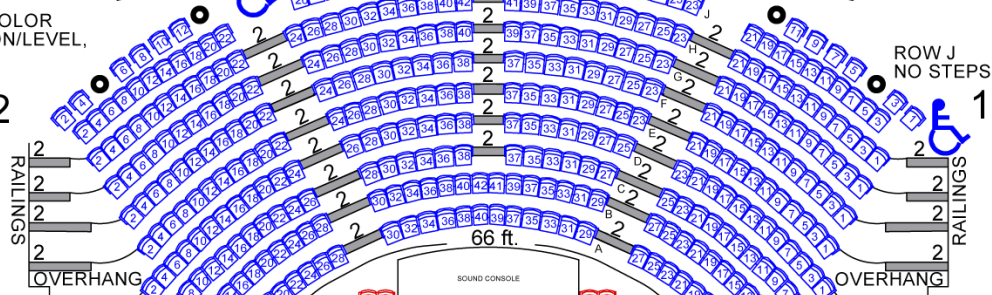

Lyric w/ Pit

Capacity 1335

UPPER CIRCLE
(Fourth Level)

UPPER TIER
(Fourth Level)

RESTROOMS
ORCHESTRA & GOLD CIRCLE

GOLD CIRCLE
(Third Level)

SEATING CHARTS ARE COLOR
CODED BY THEATER SECTION/LEVEL,
NOT BY PRICE.

GRAND TIER
(Second Level)

Rows A thru E are flat
Row F begins graduation

Stage

No steps at Row L
Wheelchair spaces are
L2, AA2, L1, AA1

SEATING CHARTS ARE COLOR
CODED BY THEATER SECTION/LEVEL,
NOT BY PRICE.