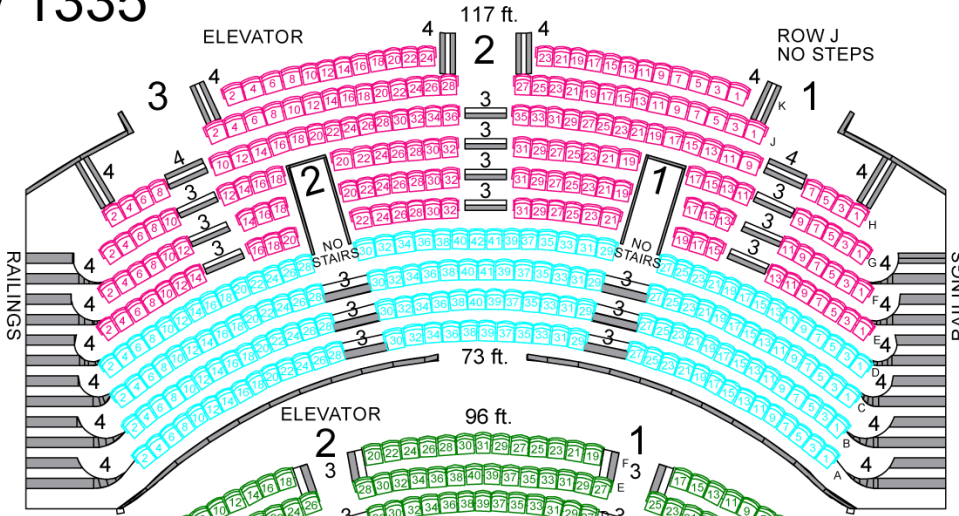

Lyric w/ Pit

Capacity 1335

UPPER CIRCLE
(Fourth Level)

UPPER TIER
(Fourth Level)

RESTROOMS
ORCHESTRA & GOLD CIRCLE

GOLD CIRCLE
(Third Level)

SEATING CHARTS ARE COLOR
CODED BY THEATER SECTION/LEVEL,
NOT BY PRICE.

GRAND TIER
(Second Level)

Rows A thru E are flat
Row F begins graduation

Stage

No steps at Row L
Wheelchair spaces are
L2, AA2, L1, AA1

SEATING CHARTS ARE COLOR
CODED BY THEATER SECTION/LEVEL,
NOT BY PRICE.