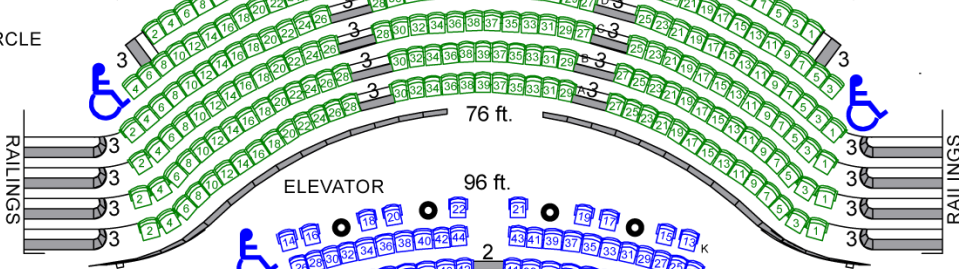

Lyric w/ Pit

Capacity 1335

UPPER CIRCLE
(Fourth Level)

UPPER TIER
(Fourth Level)

RESTROOMS
ORCHESTRA & GOLD CIRCLE

GOLD CIRCLE
(Third Level)

SEATING CHARTS ARE COLOR
CODED BY THEATER SECTION/LEVEL,
NOT BY PRICE.

GRAND TIER
(Second Level)

Rows A thru E are flat
Row F begins graduation

Stage

No steps at Row L
Wheelchair spaces are
L2, AA2, L1, AA1

SEATING CHARTS ARE COLOR
CODED BY THEATER SECTION/LEVEL,
NOT BY PRICE.