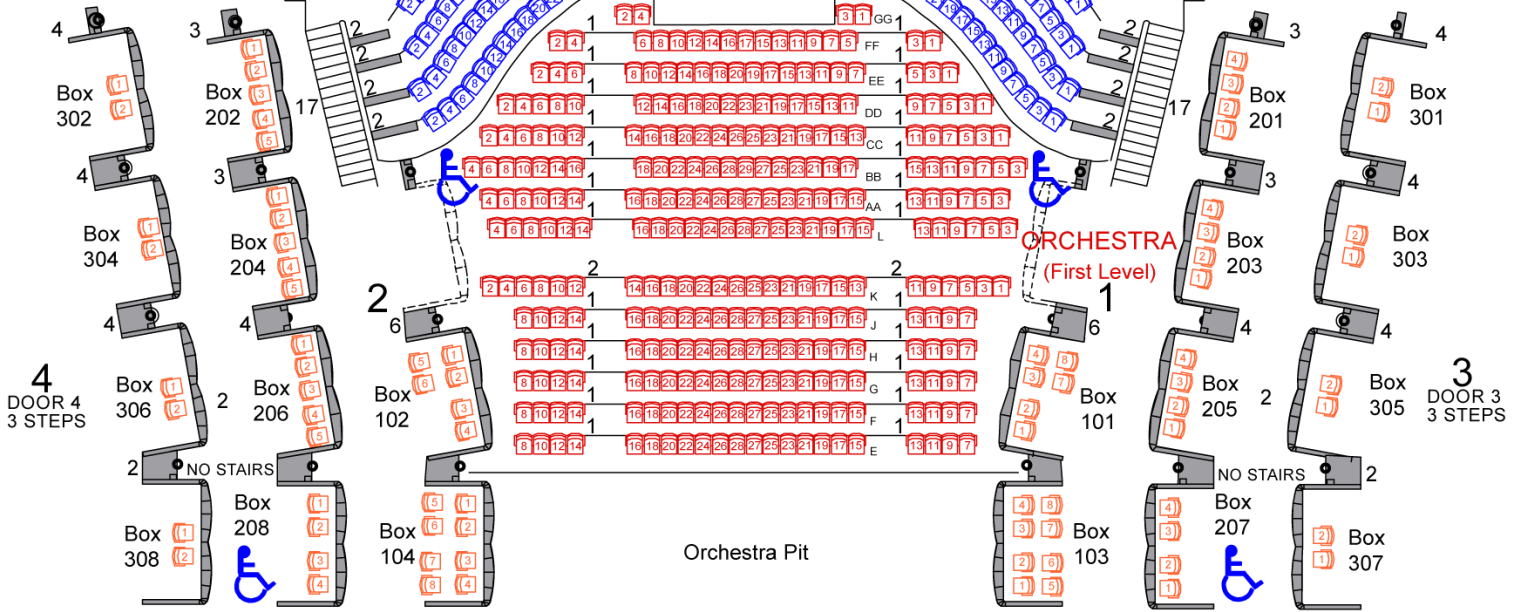

Lyric w/ Pit

Capacity 1335

UPPER CIRCLE
(Fourth Level)

UPPER TIER
(Fourth Level)

RESTROOMS
ORCHESTRA & GOLD CIRCLE

GOLD CIRCLE
(Third Level)

SEATING CHARTS ARE COLOR
CODED BY THEATER SECTION/LEVEL,
NOT BY PRICE.

GRAND TIER
(Second Level)

Rows A thru E are flat
Row F begins graduation

Stage

No steps at Row L
Wheelchair spaces are
L2, AA2, L1, AA1

SEATING CHARTS ARE COLOR
CODED BY THEATER SECTION/LEVEL,
NOT BY PRICE.