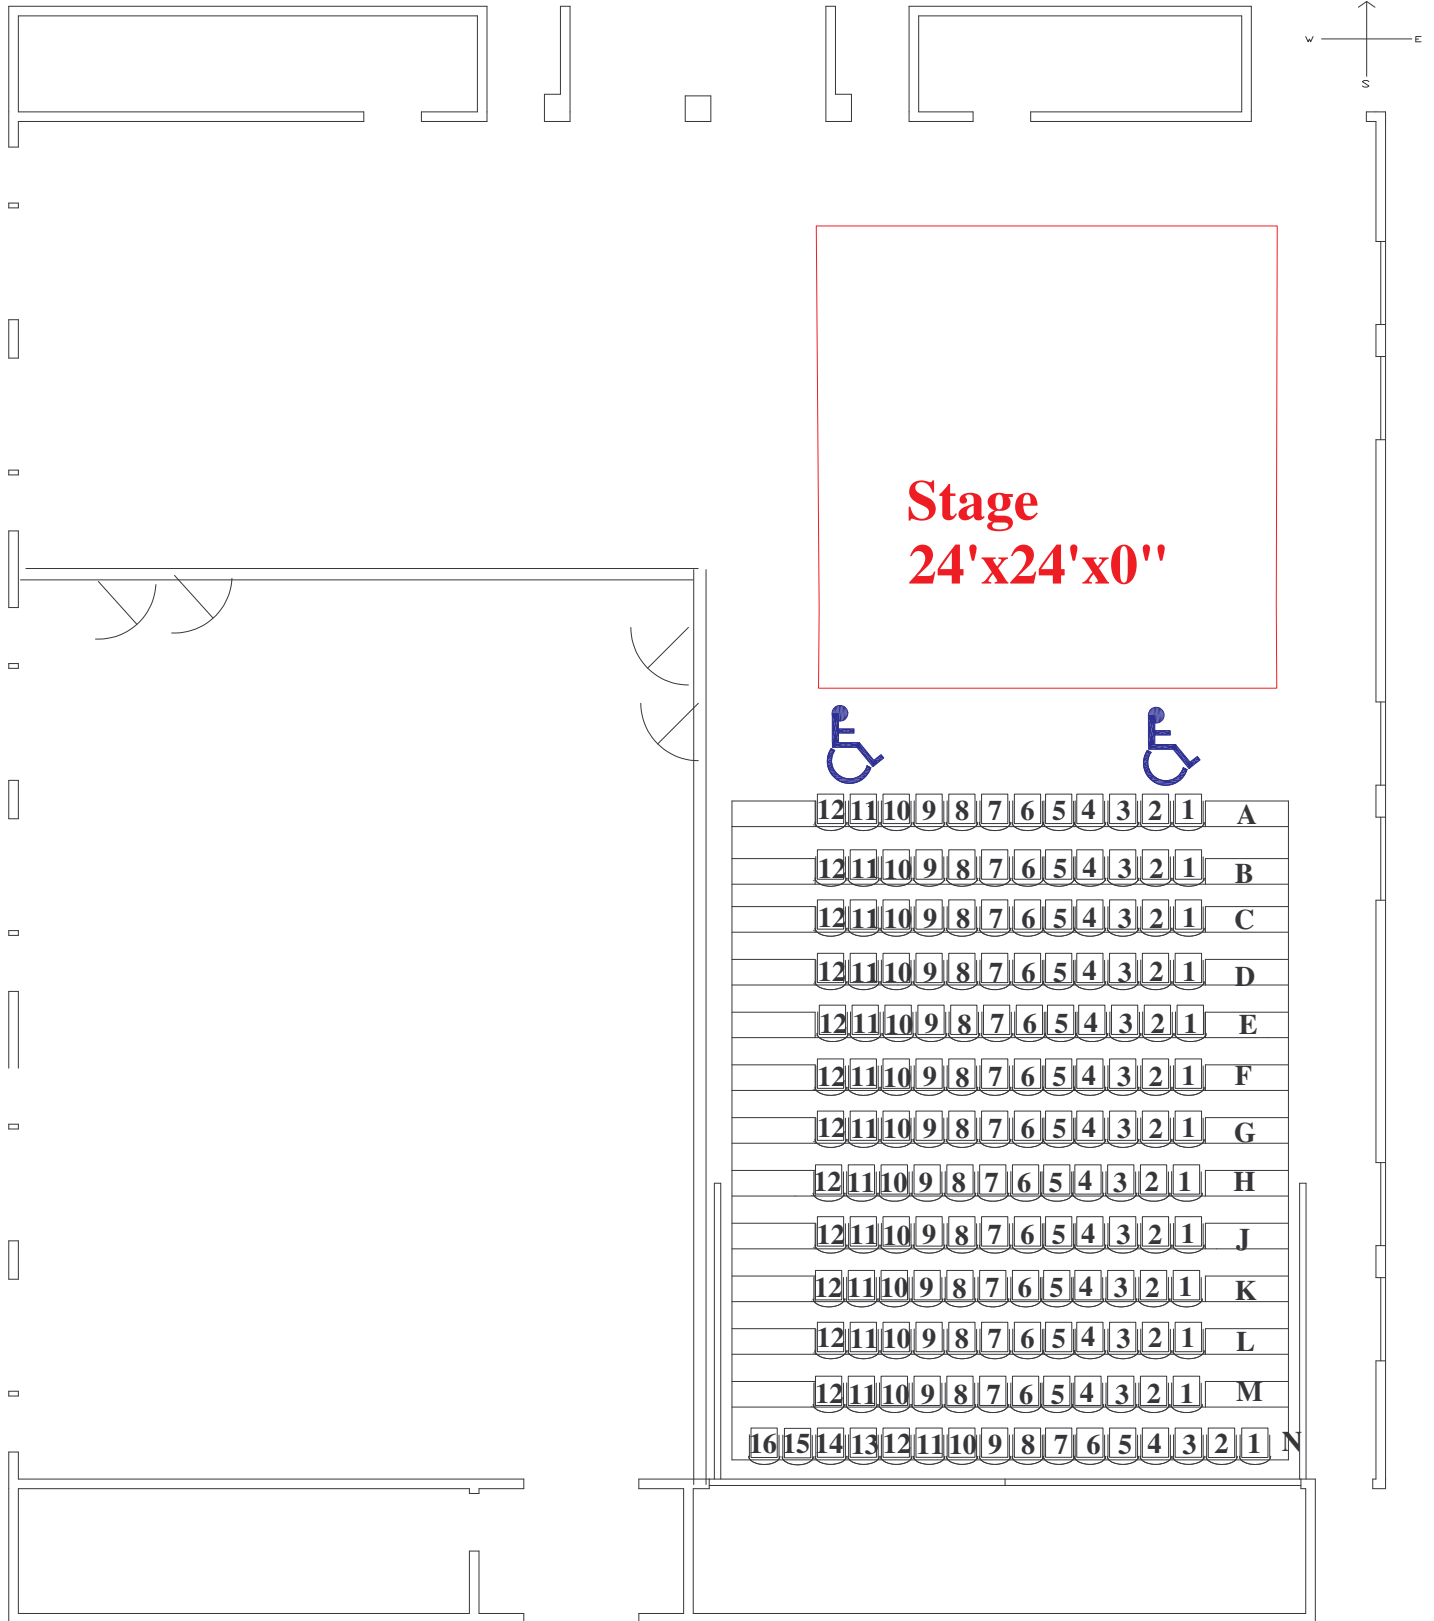

# Sierra Nights Theatre

Capacity 330

Stage

Row MM-  
High back chairs

Row MM-  
High back chairs

Entrance

# Sierra Nights Cabaret

Capacity 242

Tall tables and chairs

Anywhere on floor

**Entrance**

# Sierra Nights Studio Theatre

Capacity 160

**Stage**  
**24'x24'x0"**

12	11	10	9	8	7	6	5	4	3	2	1	A				
12	11	10	9	8	7	6	5	4	3	2	1	B				
12	11	10	9	8	7	6	5	4	3	2	1	C				
12	11	10	9	8	7	6	5	4	3	2	1	D				
12	11	10	9	8	7	6	5	4	3	2	1	E				
12	11	10	9	8	7	6	5	4	3	2	1	F				
12	11	10	9	8	7	6	5	4	3	2	1	G				
12	11	10	9	8	7	6	5	4	3	2	1	H				
12	11	10	9	8	7	6	5	4	3	2	1	J				
12	11	10	9	8	7	6	5	4	3	2	1	K				
12	11	10	9	8	7	6	5	4	3	2	1	L				
12	11	10	9	8	7	6	5	4	3	2	1	M				
16	15	14	13	12	11	10	9	8	7	6	5	4	3	2	1	N