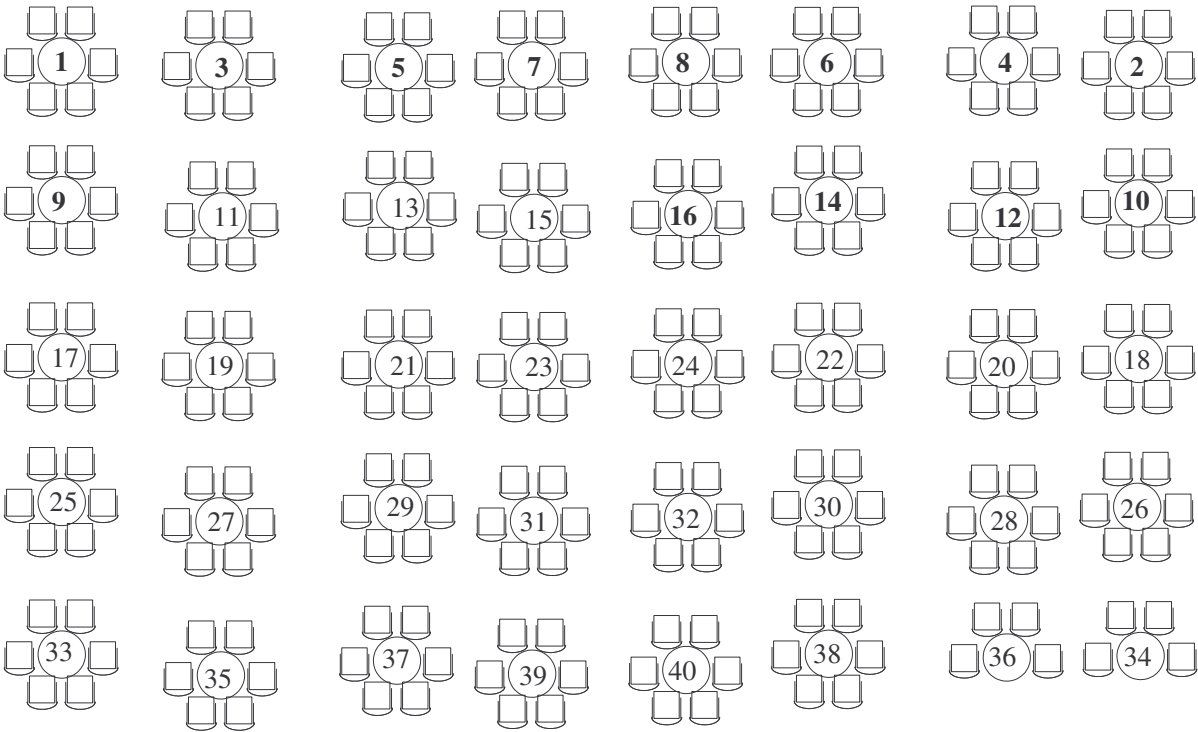

# Sierra Nights Theatre

Capacity 330

Stage

Row MM-  
High back chairs

Row MM-  
High back chairs

Entrance

# Sierra Nights Cabaret

Capacity 242

Tall tables and chairs

Anywhere on floor

**Entrance**

# Sierra Nights Studio Theatre

Capacity 160

**Stage**  
**24'x24'x0"**

12	11	10	9	8	7	6	5	4	3	2	1	A				
12	11	10	9	8	7	6	5	4	3	2	1	B				
12	11	10	9	8	7	6	5	4	3	2	1	C				
12	11	10	9	8	7	6	5	4	3	2	1	D				
12	11	10	9	8	7	6	5	4	3	2	1	E				
12	11	10	9	8	7	6	5	4	3	2	1	F				
12	11	10	9	8	7	6	5	4	3	2	1	G				
12	11	10	9	8	7	6	5	4	3	2	1	H				
12	11	10	9	8	7	6	5	4	3	2	1	J				
12	11	10	9	8	7	6	5	4	3	2	1	K				
12	11	10	9	8	7	6	5	4	3	2	1	L				
12	11	10	9	8	7	6	5	4	3	2	1	M				
16	15	14	13	12	11	10	9	8	7	6	5	4	3	2	1	N

**Entrance**