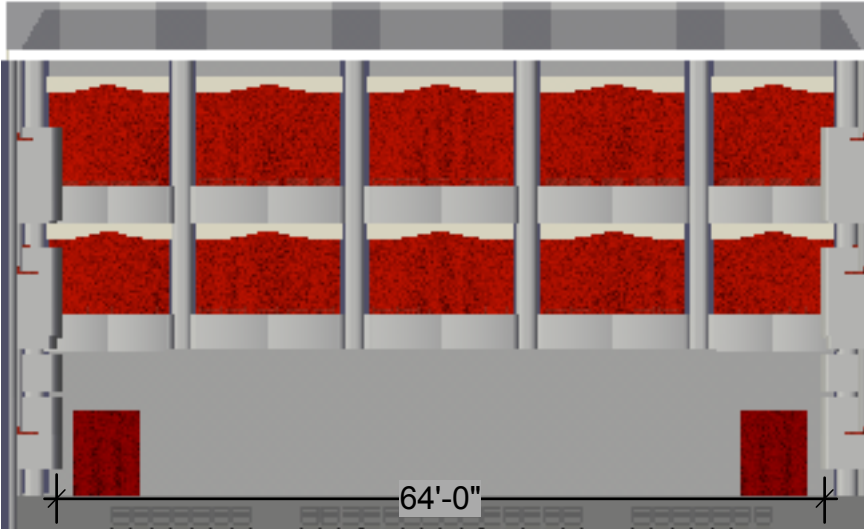

Title Concert Stage Layouts		
Drawing Number 2	Drawn By JKing	Date July 2012
CAD File Name CCPA REP PLOT v2012		

1 Concert Rendering  
Scale: 1/16" = 1'-0"

2 Concert Front  
Scale: 1/16" = 1'-0"

3 Concert Section  
Scale: 1/16" = 1'-0"