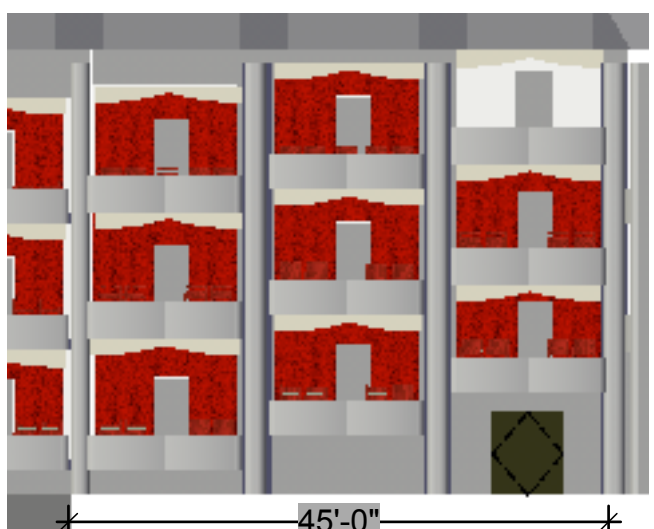

Title Concert Stage Layouts		
Drawing Number 2	Drawn By JKing	Date July 2012
CAD File Name CCPA REP PLOT v2012		

1 Concert Rendering  
Scale: 1/16" = 1'-0"

2 Concert Front  
Scale: 1/16" = 1'-0"

3 Concert Section  
Scale: 1/16" = 1'-0"