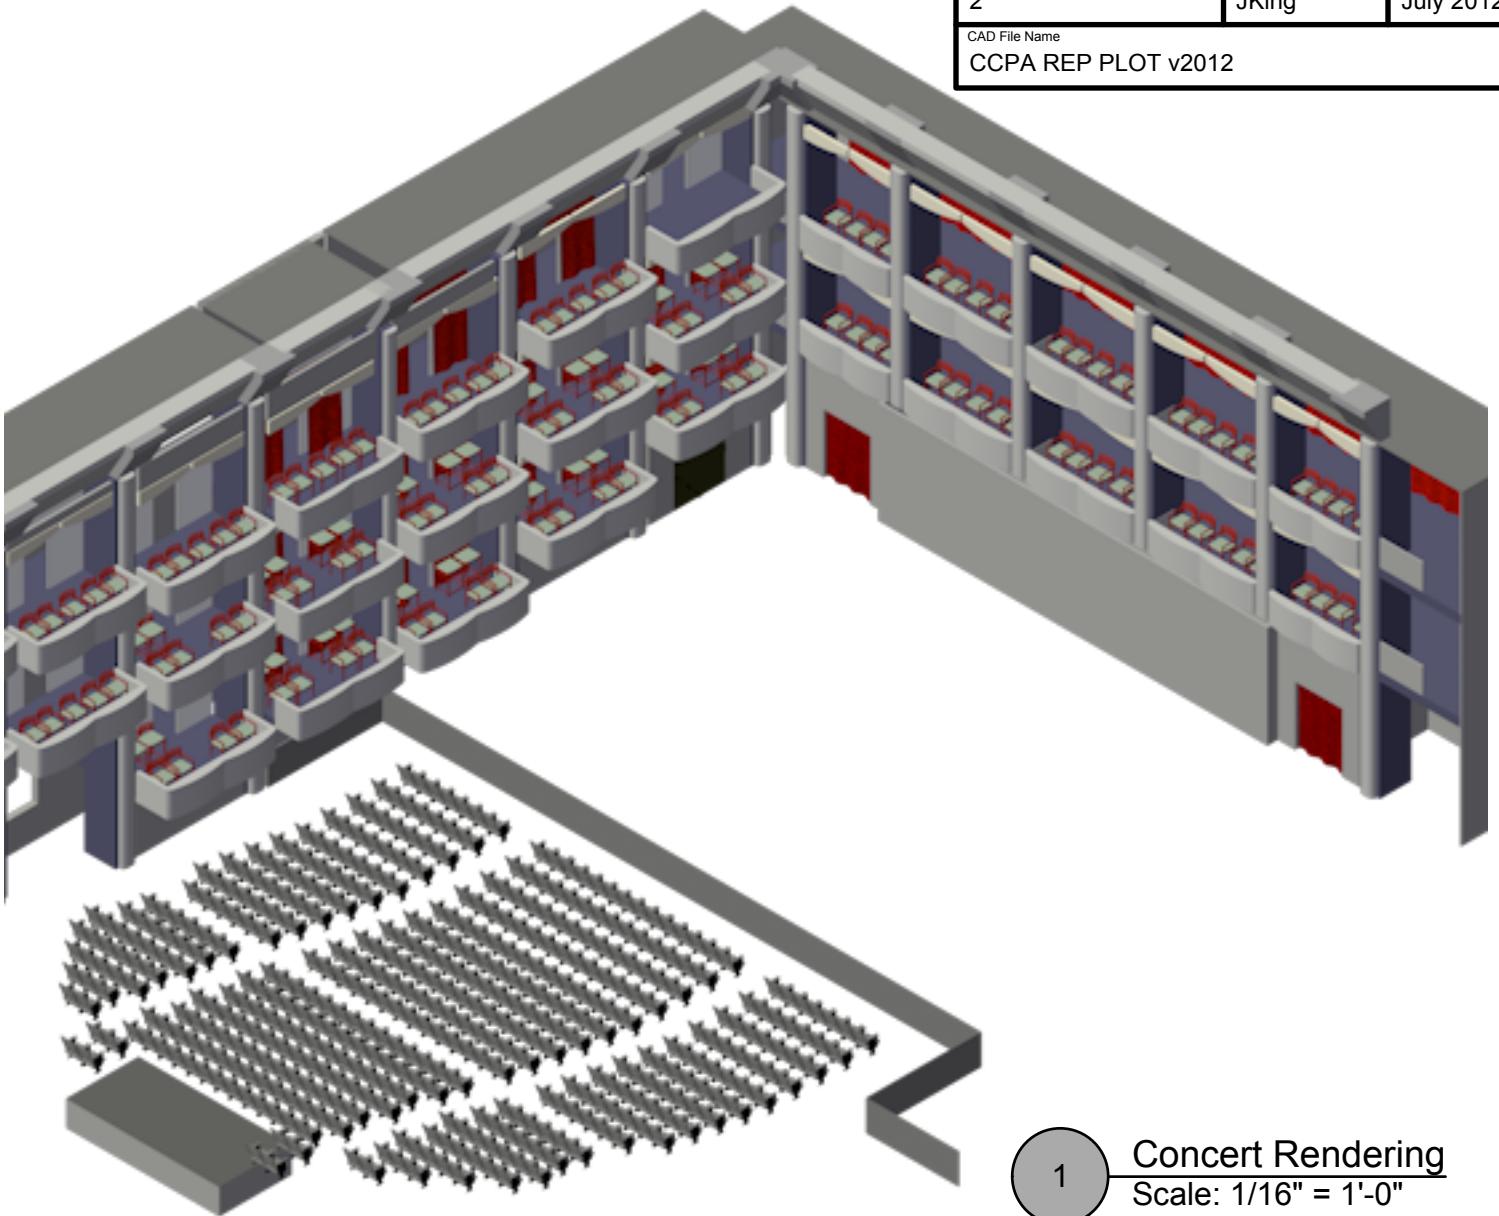

Title Concert Stage Layouts		
Drawing Number 2	Drawn By JKing	Date July 2012
CAD File Name CCPA REP PLOT v2012		

1 Concert Rendering  
Scale: 1/16" = 1'-0"

2 Concert Front  
Scale: 1/16" = 1'-0"

3 Concert Section  
Scale: 1/16" = 1'-0"