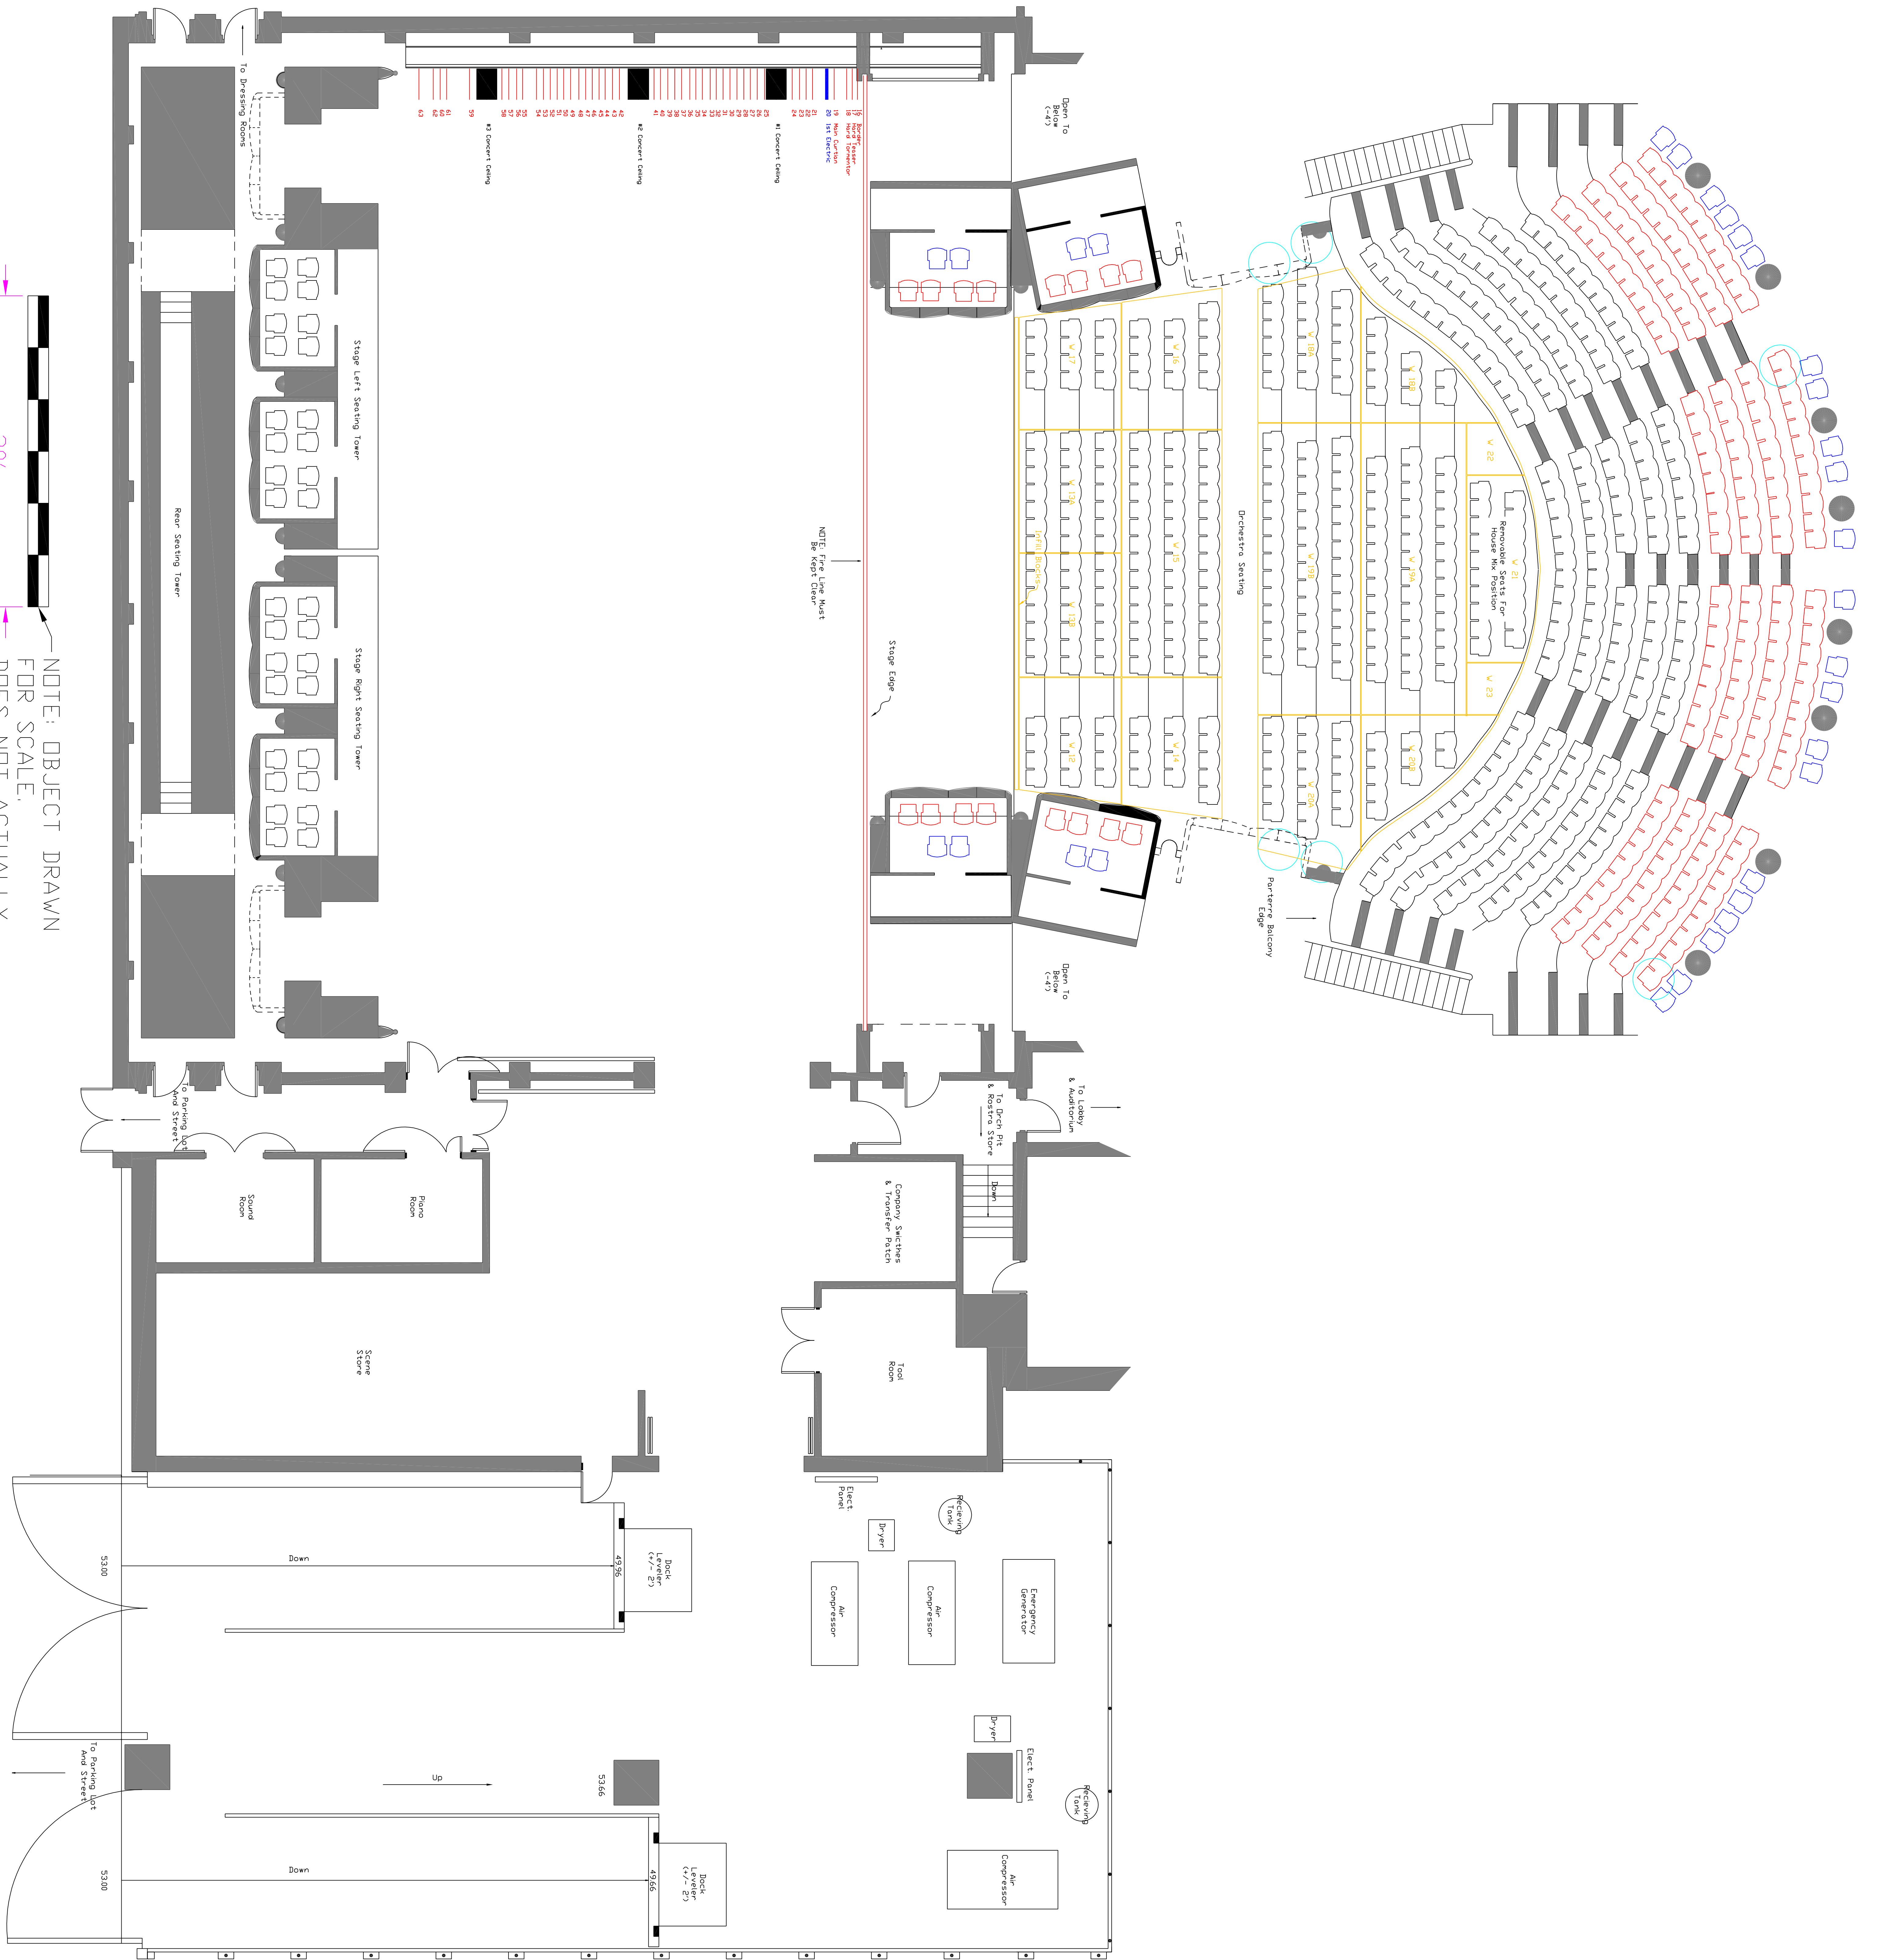

LYRIC W/PIT & LYRIC RECITAL CONFIGURATION

FLOOR PLAN
23/8/95